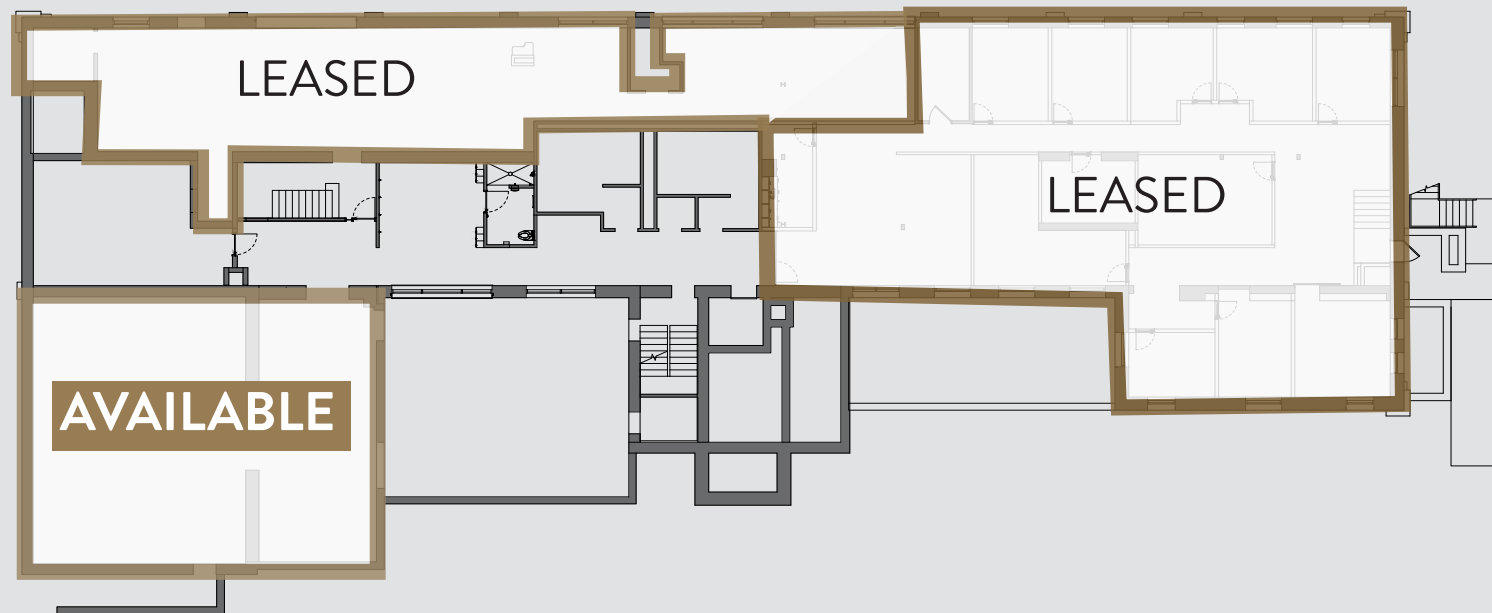

2125 EAST HENNEPIN AVE
MINNEAPOLIS

FIRST FLOOR
2,205 SF

NEWMARK